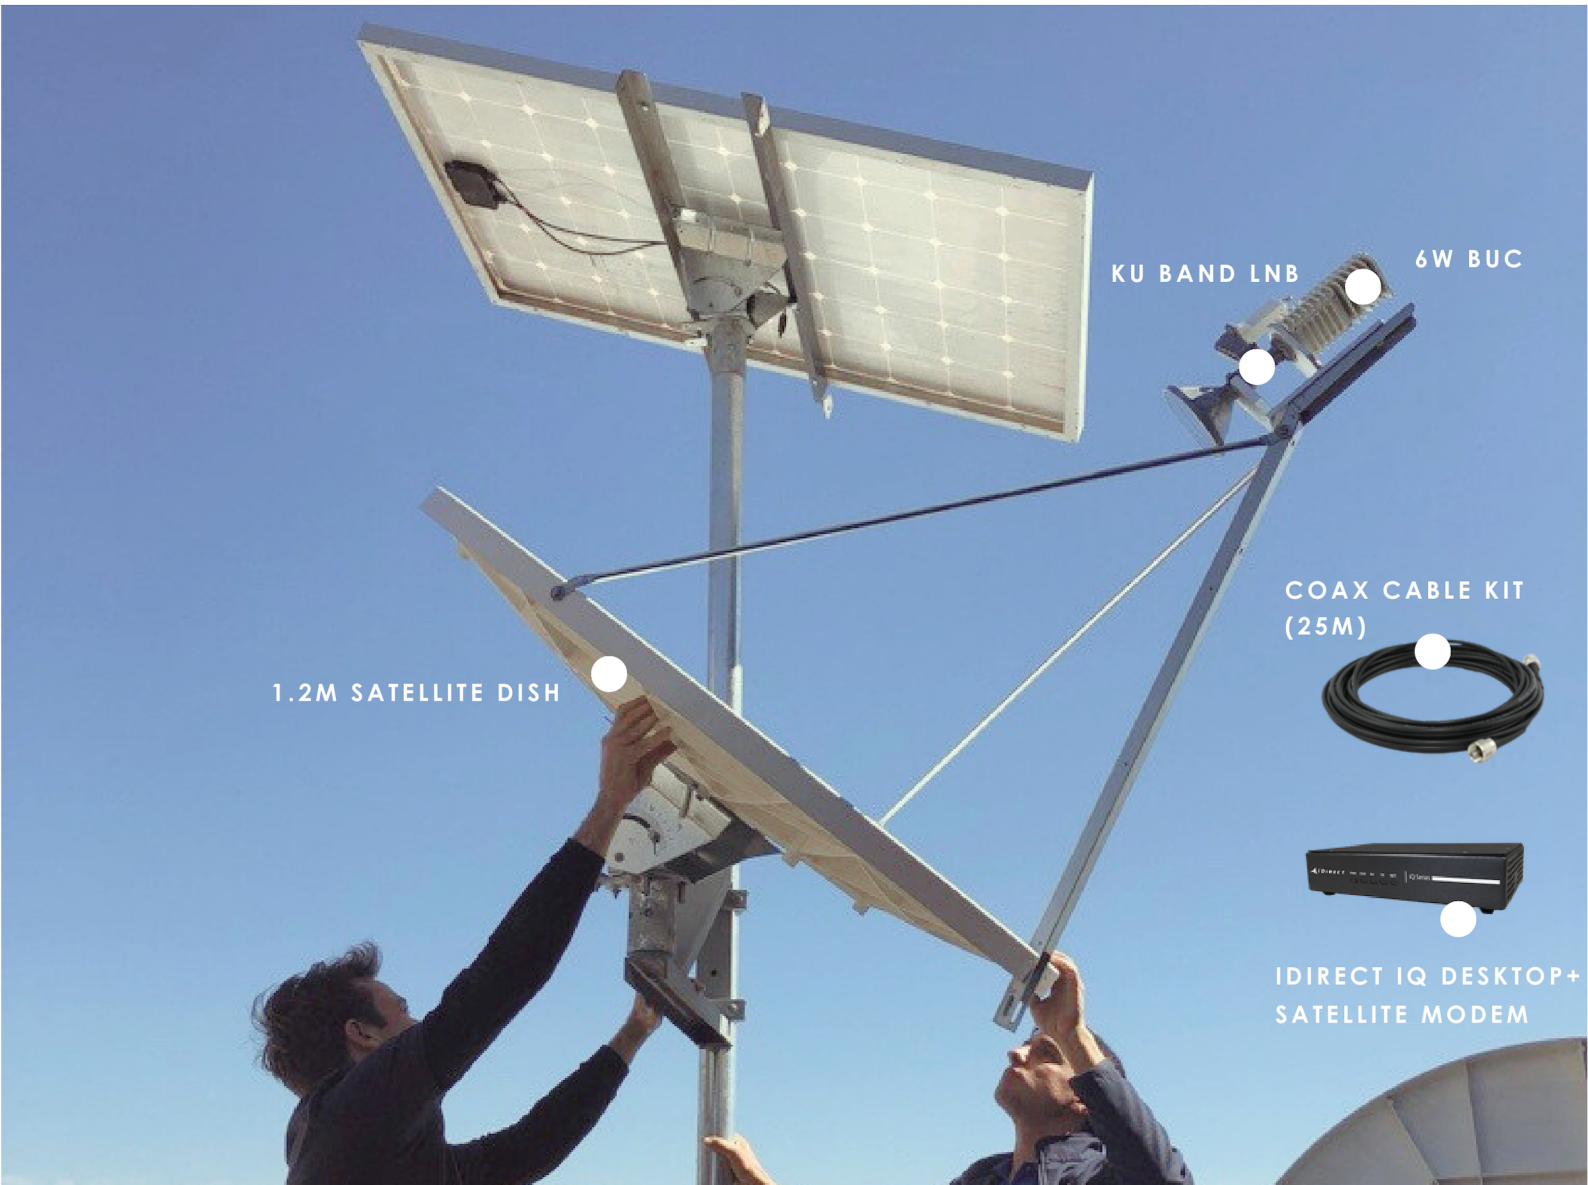

## 1.2M SATELLITE DISH KIT

1.2M SATELLITE DISH

KU BAND LNB

6W BUC

COAX CABLE KIT  
(25M)

IDIRECT IQ DESKTOP+  
SATELLITE MODEM

#### 1.2M SATELLITE DISH

Our parabolic 1.2m dish provides clear coverage no matter your location or the weather.

#### KU BAND LNB

The LNB receives the signal from the satellite in geostationary orbit and connects to the iDirect modem via a cable cable