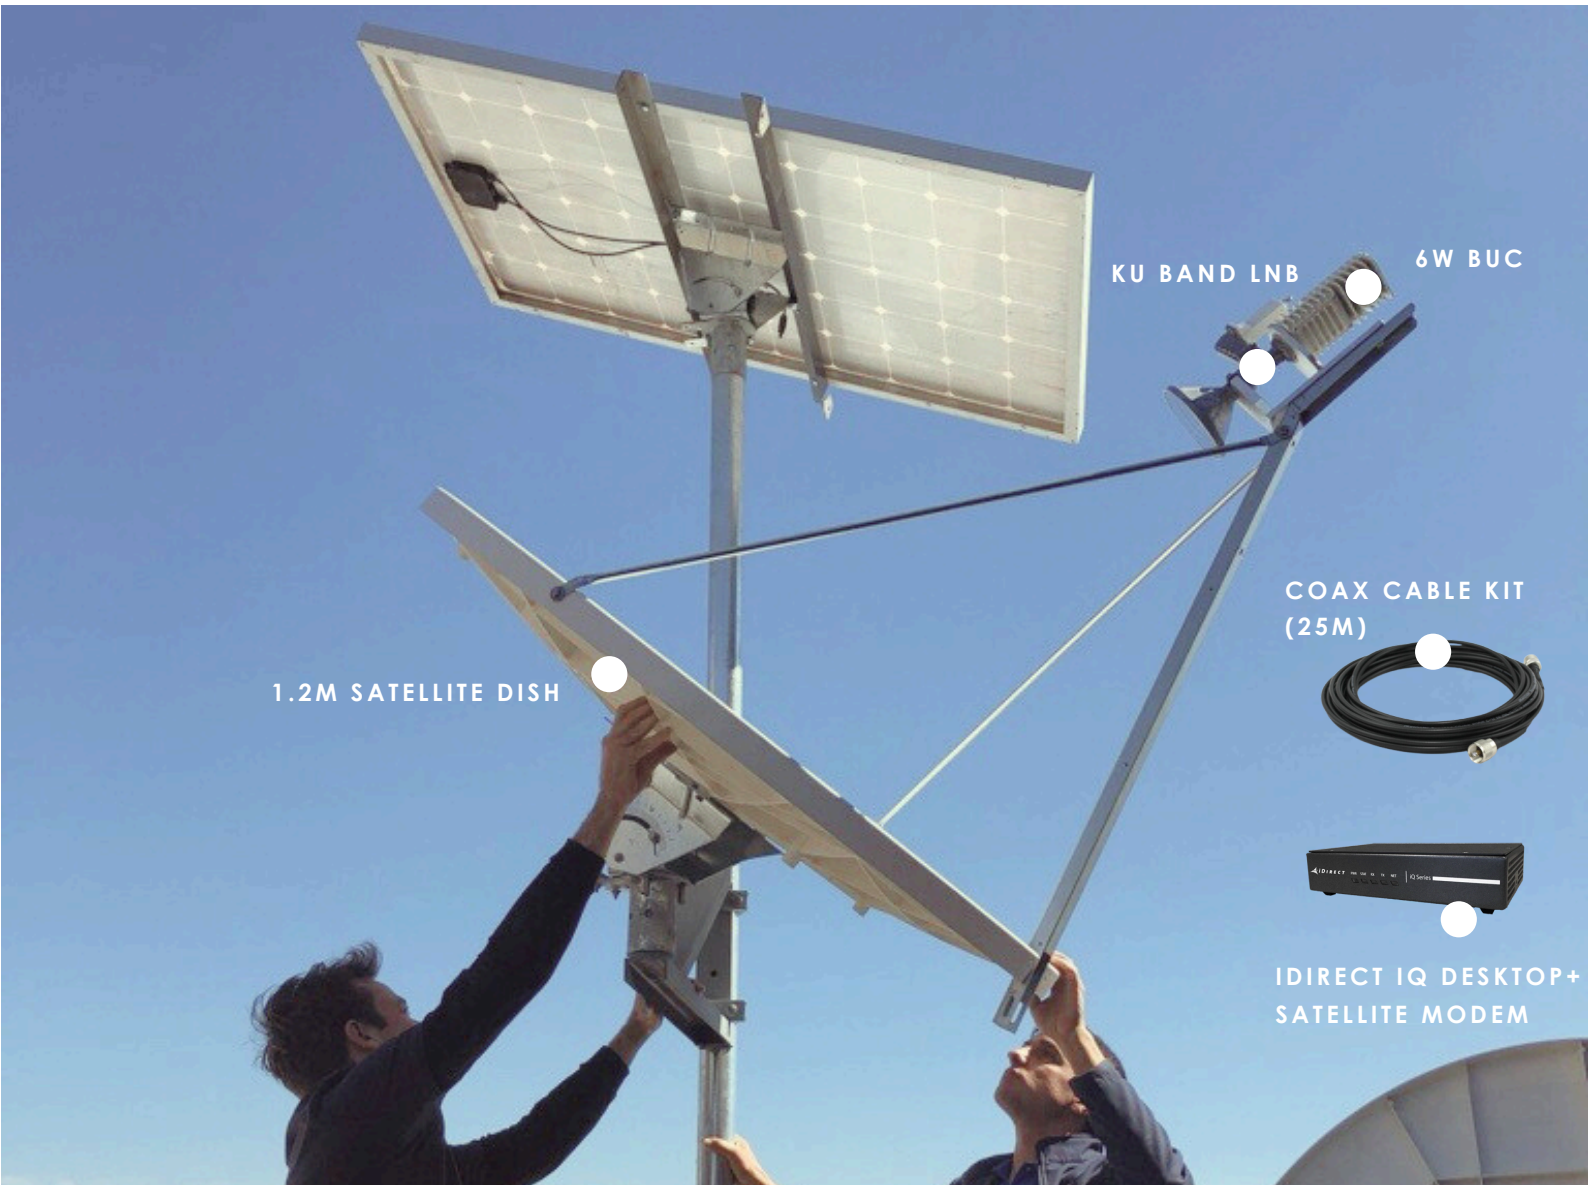

1.2M SATELLITE DISH KIT

1.2M SATELLITE DISH

KU BAND LNB

6W BUC

COAX CABLE KIT
(25M)

IDIRECT IQ DESKTOP+
SATELLITE MODEM

OUR SATELLITE EQUIPMENT KIT CONTAINS:

1.2M SATELLITE DISH

Our parabolic 1.2m dish provides clear coverage no matter your location or the weather.

6W BUC

We supply our VSAT kits with a 6 Watt BUC to ensure optimum performance. The BUC is powered via DC via the single coax cable interface

KU BAND LNB

The LNB receives the signal from the satellite in geostationary orbit and connects to the iDirect modem via a cable cable

IDIRECT IQ DESKTOP+ SATELLITE MODEM

The iDirect IQ+ Desktop Modem is a small form factor modem that can be powered by an AC or DC power supply.

COAX CABLE KIT (25M)

We provide a coax cable kit consisting of 2 x RG-6 Belden Quad Shield coax cable length with per-termination F type connectors.

Talk to our team of experts today

HELLO@SKYTEL.COM.AU

WWW.SKYTEL.COM.AU

+61 (2) 9939 4377